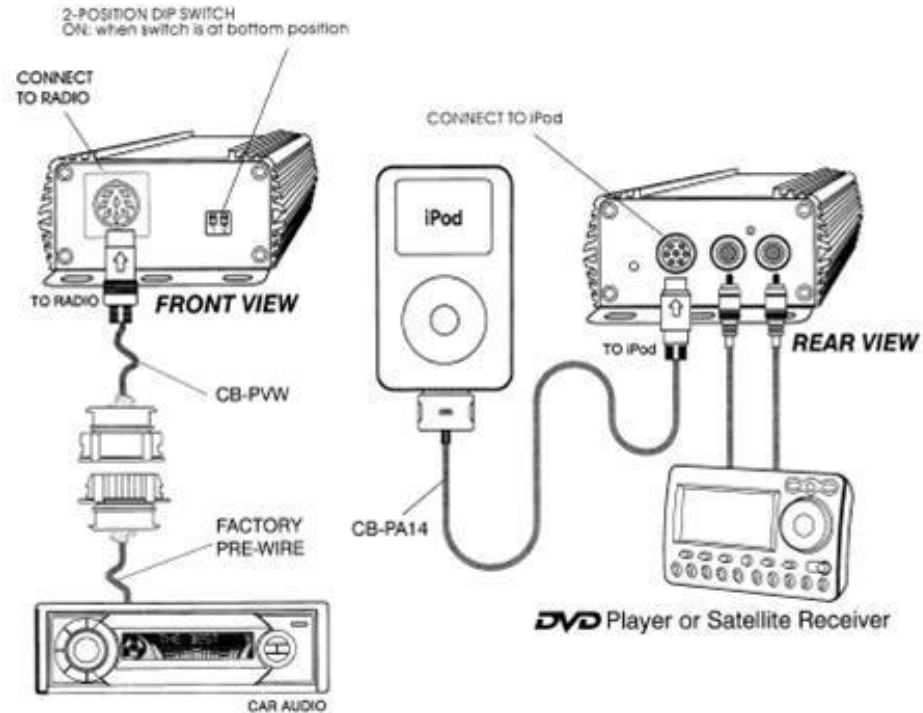

## **PA11- GM Smart iPod Connector**

Connects,  
Charges, Control,  
and Plays iPod  
through your OEM  
Pontiac radio.

## Main Features

- \* iPod interface connect, control, charge, and play iPod through the factory radio
- \* All plug and play harnesses for easy installation (no wire cutting required)
- \* Adds additional basic single Aux input for DVD Audio, MP3, or etc.

## Cables and connectors included !!!

- \* True Digital Quality sound through factory radio
- \* Factory Radio CD Changer buttons operates the iPod just like CD Changer or control iPod manually and access all your content.
- \* Use the Radio's CD Changer buttons to access and control up to 5 different mobile playlist or play lists. Song up, down, shuffle, random, etc.
- \* Access unlimited song per mobile play list
- \* Auto memory feature – Automatically locates last song of each play list
- \* Auto Skip 10+ songs in each play list with factory CD Changer FF button
- \* Auto skip to end of play list with factory CD Changer FF button
- \* Auto Charge feature charges iPod battery and auto stops after 1 hour of non use
- \* Uses CD Changer Port, if Vehicle has external CD Changer CD Changer may need to be disconnected.
- \* Simple package to buy, one box, includes all required cables!
- \* All USA SPEC PA series have an additional stereo Aux input for any other device.
- \* **New Hybrid mode - you are now able to search and select songs directly on your iPod as in direct mode or access your mobile play list through the factory radio.**