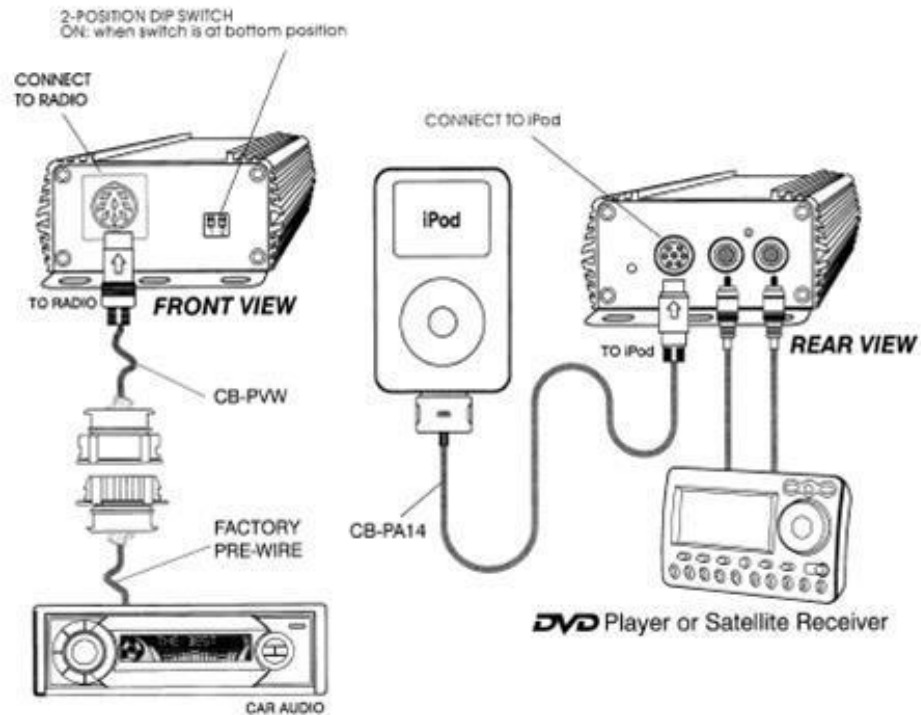

New Hybrid mode! AND Text Display !

Combines both
playlist and
direct mode !!

(Note Not actual Image)

New !! PA12 BM Displays Text on BMW factory radios that support text !!

New Hybrid Mode - Use your iPod to create up to 5 favorite mobile play lists. Then, access, play, and control each favorite play list with your factory radio's CD Changer/AUX/Band buttons. Or

Main Main Features

- * iPod interface connect, control, charge, and play iPod through the factory radio
- * All plug and play harnesses for easy installation (no wire cutting required)
- * Adds additional basic single Aux input for DVD Audio, MP3, or etc.

Cables and connectors included !!!

- * True Digital Quality sound through factory radio
- * Factory Radio CD Changer buttons operates the iPod just like CD Changer or control iPod manually and access all your content.
- * Use the Radio's CD Changer buttons to access and control up to 5 different mobile playlist. Control Song up, down, shuffle with in play list selected
- * Access unlimited song per mobile play list
- * Auto memory feature – Automatically locates last song of each play list
- * Auto Skip 10+ songs in each play list with factory CD Changer FF button
- * Auto skip to end of play list with factory CD Changer FF button
- * Auto Charge feature charges iPod battery and auto stops after 1 hour of non use
- * Uses CD Changer Port, if Vehicle has external CD Changer CD Changer may need to be disconnected.
- * Simple package to buy, one box, includes all required cables!
- * All USA SPEC PA series have an additional stereo Aux input for any other device.
- * **New Hybrid mode - you are now able to search and select songs directly on your iPod as in direct mode or select up to 5 playlist directly on the radio. Ipod displays song title information at all times and is never locked out!**